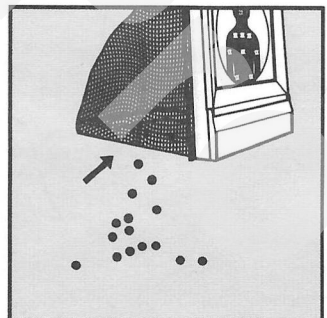

# BB TARGET

1  
OUTSPREAD PLASTIC CASING

2  
FITON GAUZE

3  
PLUG INTO BBTARGET

4  
ACCOMPLISH

5  
AIM AT THE TARGET AND PRESS THE TRIGGER

OPEN UP UNDERSIDE SLIDE  
FASTENER BB BALL RECLAIM