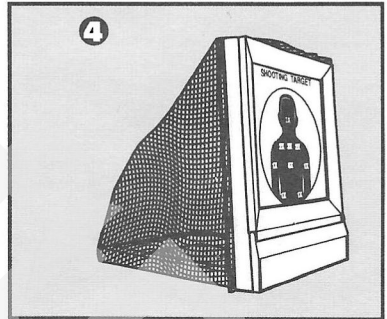

# BB TARGET

1  
OUTSPREAD PLASTIC CASING

2  
FITON GAUZE

3  
PLUG INTO BBTARGET

4  
ACCOMPLISH

5  
AIM AT THE TARGET AND PRESS THE TRIGGER

OPEN UP UNDERSIDE SLIDE  
FASTENER BB BALL RECLAIM